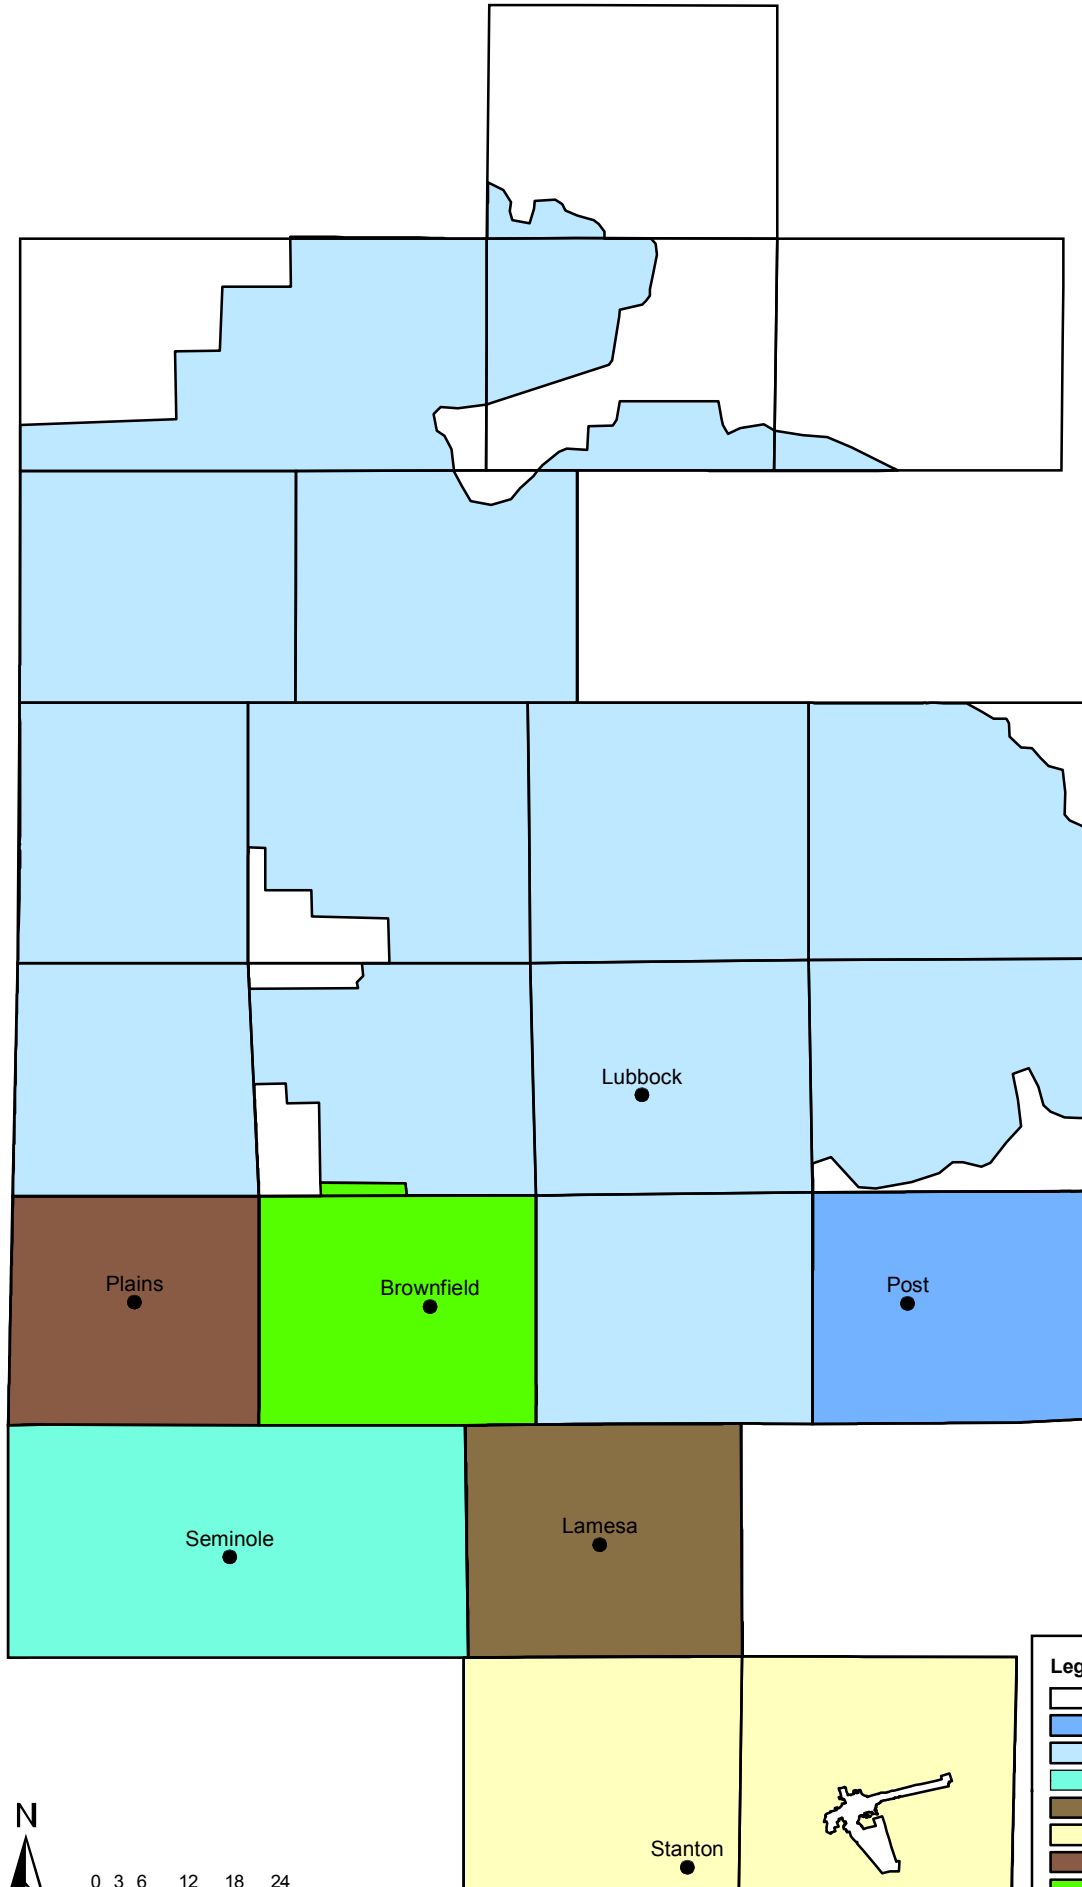

Southern Ogallala Regional Groundwater Alliance

Legend

- County Boundaries
- Garza County U&FWCD
- High Plains UWCD No.1
- Llano Estacado UWCD
- Mesa UWCD
- Permian Basin UWCD
- Sandy Land UWCD
- South Plains UWCD
- District Office Locations